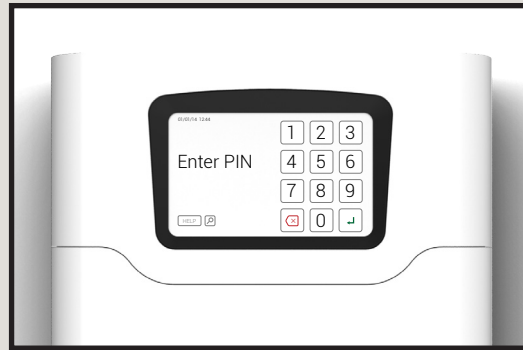

How does it work?

Ensuring that the right keys are available to the right people at the right times is a concern for every organisation

User is required to enter his/her unique PIN code to gain access to the cabinet