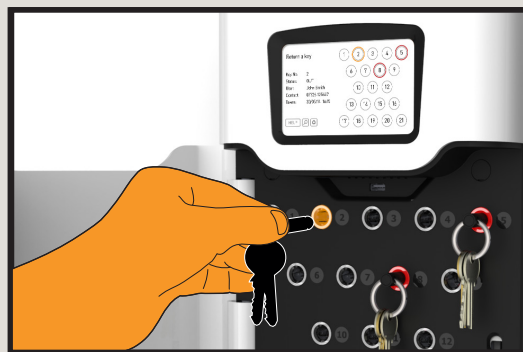

Operation

- Stand-alone Plug & Play solution with advanced RFID technology
- Touchscreen interface
- PIN access to designated keys or keysets which are individually locked in place
- Keys are securely attached using special security seals
- Simple to configure through setup wizard
- No requirement for network connection or PC
- Concealed robust fixing points allow secure wall fixing
- Mains operated with optional battery backup

How does it work?

Ensuring that the right keys are available to the right people at the right times is a concern for every organisation

User is required to enter his/her unique PIN code to gain access to the cabinet

All keys and keysets are individually locked by the Traka 21 unit. Green LEDs indicate those keys to which this user has access. The user cannot remove keys highlighted by the Red LEDs which continue to remain locked in place.

Amber light indicates return position.

Traka 21 security seal
The secure one-time security seal is cost-effective and simple to apply without the need for specialist tools.

Traka 21 iFob

Once attached to an iFob with a robust security seal, individual keys or keysets are assigned a specific receptor within the Traka cabinet and locked in place until released by an authorised user.